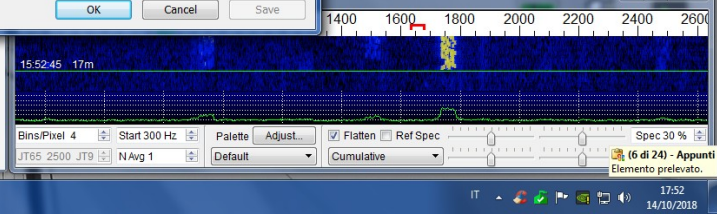

JTAlertX 2.10.14 Settings - IK2QJN - [Logging Enabled - HRD V5/V6]

Logging Enabled - HRD V5/V6

Confirmed / Worked Bands Display
Confirmation ☒ Card ☐ eQSL ☐ LoTW

Logged Frequency
☒ QRG only ☐ QRG + DF (true RF)

Logging Options
☐ Log without submode [Mode = JT65A or JT9-1]
☐ Log full name returned from XML lookups
☐ Log full QTH returned from XML lookups
☐ Log propagation data, SFI, A-index and K-Index
☐ Mark QSO upload to LoTW as "Requested"
☐ Mark QSO upload to eQSL as "Requested"
☒ Remember QSL Request setting across logging and restarts
☐ Restore Comments from last JTAlert session
☐ Don't log value in JTAlert Time field
☐ Log WSJT-X Comments to QSL Message field
☐ Log Address returned from an XML or previous QSO lookup

HRD V5/V6
Log4OM
ACLog

JTAlert by VK3AMA

Help OK Cancel Save