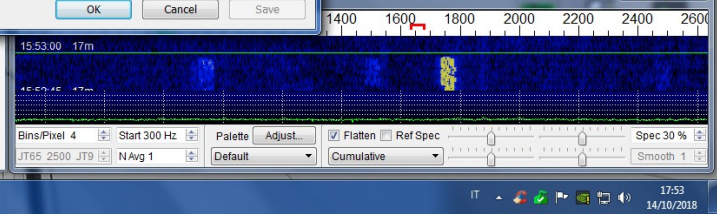

JTAlertX 2.10.14 Settings - IK2QJN - [Logging Enabled - HRD V5/V6]

Enable HRD V5/V6 Logging

HRD Version
☐ Version 6.3 or later ☒ Version 5 or pre 6.3

Version 6.3 or later
Log Name: [ ] PC IPv4 Address: 127.0.0.1
Log Description: [ ]
Log DSN Name: [ ]
Log Username: [ ] Log Password: [ ]
ODBC Driver: [ ]
ODBC Description: [ ]

Version 5 or pre 6.3
☒ This is a Version 5 Log
DSN Name: HRD My Logbook - Access
ODBC Driver: Microsoft Access Driver (*.mdb)
ODBC Description: Default HRD Logbook using a Microsoft Access database

JTAlert by VK3AMA

Help OK Cancel Save